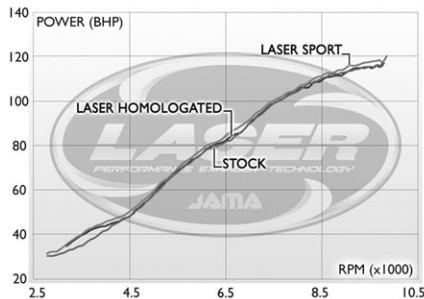

POWERCURVE

ADDITIONAL INFORMATION