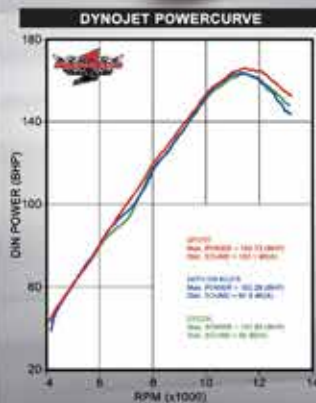

MAX. POWER INCREASE: BHP / RPM: 11.2 BHP / 1500 RPM

CONTACT YOUR SUPPLIER FOR INFORMATION

High Quality Exhaust Products

www.laserexhausts.com

SUZUKI
GSX R1000 '12~

TECHNICAL SPECIFICATIONS

YEAR: '12~
 MODEL: GSX R1000
 TYPE: CY
 SYSTEM: HOTCAM2 SLIP-ON MUFFLER
 MATERIAL: MUFFLER: TITANIUM, CARBON, INOX
 SYSTEM: SYSTEM: INOX