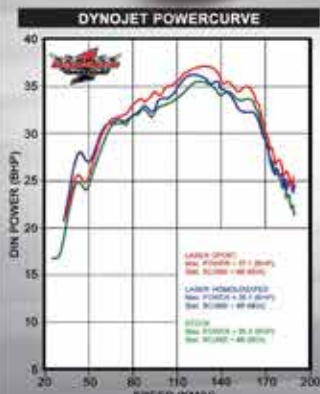

YAMAHA
XP 500 T-MAX '08~

TECHNICAL SPECIFICATIONS

YEAR: '08~
MODEL: XP 500 T-MAX '08
TYPE: SLIP-ON
SYSTEM: DELTA, FULL SYSTEM
MATERIAL: CARBON FIBER, TITANIUM

VERSIONS
Laser Delta Carbon Fiber Homologated 74.3003.X
Laser Delta Titanium Homologated 74.3003.U

APPROVAL: HOMOLOGATED

	MAX. POWER BHP	STATIC SOUND DB(A)	TOTAL WEIGHT kg
SPORT	37.1	96	2.7
LEGAL	36.1	96	2.7
STOCK	36.4	96	8.2

MAX. POWER INCREASE: BHP / KM/H: 3.8 BHP / 95 KM/H

CONTACT YOUR SUPPLIER FOR INFORMATION

HIGH QUALITY EXHAUST PRODUCTS

www.laserexhausts.com