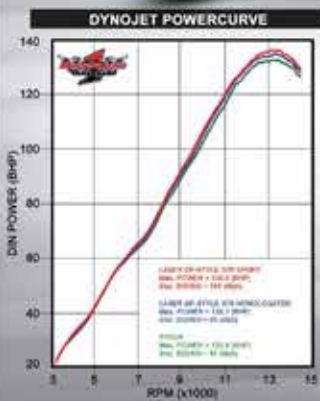

www.laserehausts.com

SUZUKI
GSX-R600 / R750 '08

TECHNICAL SPECIFICATIONS

MODEL: SUZUKI GSX-R600 / R750
YEAR: 2008
APPLICATION: LASER GP-STYLE D70
STYLE: STAINLESS STEEL - 84.2007.1
APPROVAL: E-HOMOLOGATED

	MAX. POWER BHP	STATIC SOUND (dB(A))	TOTAL WEIGHT kg
SPORT	136.8	108	1.4
LEGAL	136.1	99	1.7
STOCK	132.9	87	2.8

MAX. POWER INCREASE: BHP / RPM: 3.9 BHP / 13,000 RPM

HIGH QUALITY EXHAUST PRODUCTS

www.laserehausts.com