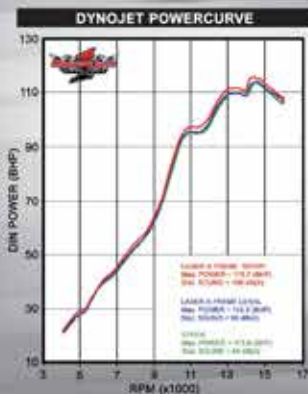

www.laserexhausts.com

YAMAHA
YZF-R6 '10~

TECHNICAL SPECIFICATIONS

YEAR: '10~
MODEL: YZF-R6
TYPE: SLIP-ON
SYSTEM: XTREME GP-STYLE DTS SLIP-ON
MATERIAL: MUFFLER: INOX SYSTEM: INOX

VERSIONS
Laser X-xtreme slip-on muffler (GP-Style) 075 94.3012.1

APPROVAL: HOMOLOGATED

	MAX. POWER BHP	STATIC SOUND DB(A)	TOTAL WEIGHT kg
SPORT	113.2	106	1.0
LEGAL	102.7	99	1.4
STOCK	102.7	99	2.1

MAX. POWER INCREASE: BHP / RPM: 3.0 BHP / 16800 RPM

CONTACT YOUR SUPPLIER FOR INFORMATION

HIGH QUALITY EXHAUST PRODUCTS

www.laserexhausts.com