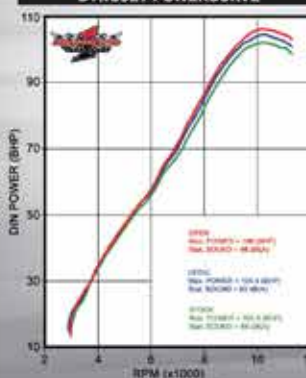

DYNOJET POWERCURVE

TECHNICAL SPECIFICATIONS

YEAR '11-
MODEL GSR 750
TYPE L3
SYSTEM HOTCAM2, SLIP-ON MUFFLER
MATERIAL MUFFLER: CARBON, TITANIUM SYSTEM: INOX
VERSIONS HOTCAM2, SLIP-ON MUFFLER 78.2001.L
APPROVAL : HOMOLOGATED

	MAX. POWER BHP	STATIC SOUND (DB(A))	TOTAL WEIGHT (kg)
OPEN	109	98	2.8
LEGAL	104.4	90	2.8
STOCK	101.8	88	4.8

MAX. POWER INCREASE BHP / RPM 4.1 BHP / 10250 RPM
CONTACT YOUR SUPPLIER FOR INFORMATION.

High Quality Exhaust Products