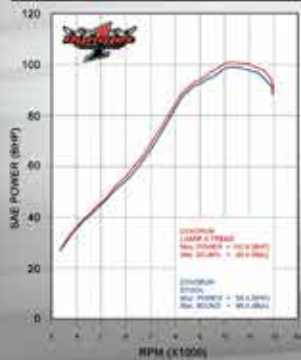

DYNOJET POWERCURVE