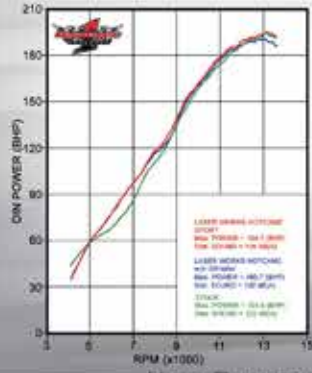

DYNOJET POWERCURVE

TECHNICAL SPECIFICATIONS

MODEL	BMW S1000RR		
YEAR	2010		
TYPE	0507		
APPLICATION	LASER WORKS FULL SYSTEM TITANIUM		
STYLE	CARBON HOTCAM2 82.7001.1		
APPROVAL	NOT HOMOLOGATED		
ALSO AVAILABLE	LASER GP-STYLE D10 SLIP-ON 84.7004.1		
	MAX. POWER BHP	STATIC SOUND (dB(A))	TOTAL WEIGHT (kg)
SPORT	194.7	100	4.3
with DB Muffler	180.7	100	4.3
STOCK	164.3	103	10.8
MAX. POWER INCREASE	BHP / RPM	13.1 BHP / 8900 RPM	

High Quality Exhaust Products

www.laserehausts.com