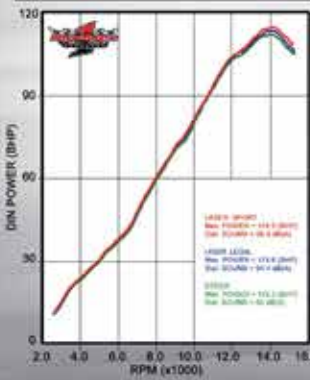

DYNOJET POWERCURVE