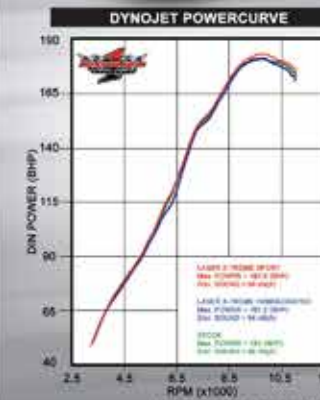

SUZUKI
GSXR1300 HAYABUSA '08 ~

TECHNICAL SPECIFICATIONS

MODEL: SUZUKI GSXR1300 HAYABUSA
YEAR: 2008
APPLICATION: LASER X-TREME SLIP-ON STAINLESS STEEL
STYLE: STAINLESS STEEL MUFFLERS - 84.2008.1
APPROVAL: E-HOMOLOGATED

	MAX. POWER BHP	STATIC SOUND (dB(A))	TOTAL WEIGHT kg
SPORT	162.8	98	6.35
LEGAL	161.2	94	6.45
STOCK	159	89	14.3

MAX. POWER INCREASE: BHP / RPM: 1.8 BHP / 8,000 RPM

HIGH QUALITY EXHAUST PRODUCTS

www.laserehausts.com