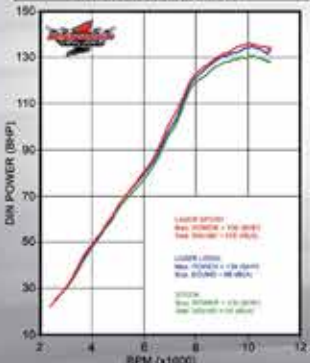

DYNOJET POWERCURVE

TECHNICAL SPECIFICATIONS

YEAR: '10~
MODEL: Z1000
TYPE: ZR1000
SYSTEM: X-TREME GP-STYLE DTC
MATERIAL: MUFFLER: INOX
SYSTEM: INOX

	MAX. POWER BHP	STATIC SOUND (dB(A))	TOTAL WEIGHT kg
SPORT	136	108	2.8
LEGAL	135	95	3.1
STOCK	130	92	7.5

HIGH QUALITY EXHAUST PRODUCTS