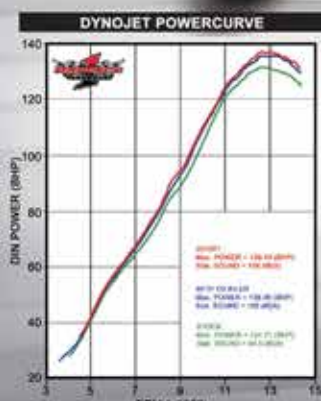

SUZUKI
GSX-R600 / R750 '11 ~

TECHNICAL SPECIFICATIONS

YEAR: '11 ~
MODEL: GSX-R600 / R750
TYPE: CBI / CAT
SYSTEM: X-TREME GP-STYLE D70, SLIP-ON
MATERIAL: MUFFLER: INOX SYSTEM: RVS
VERSIONS: LASER "X-Treme" slip-on muffler "GP-style" D70 - 84.2011.1
APPROVAL: NOT HOMOLOGATED

	MAX. POWER BHP	STATIC SOUND (dB(A))	TOTAL WEIGHT kg
SPORT	136.45	108	1.4
WITH DR KILLER	136.36	102	1.7
STOCK	131.71	84.5	2

MAX. POWER INCREASE: BHP / RPM: 5.75 BHP / 13,000 RPM

HIGH QUALITY EXHAUST PRODUCTS

www.laserehausts.com