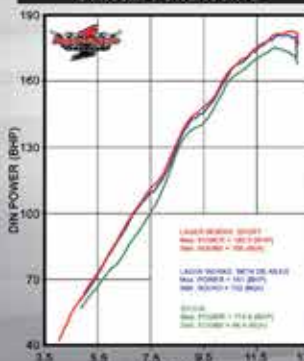

DYNOJET POWERCURVE