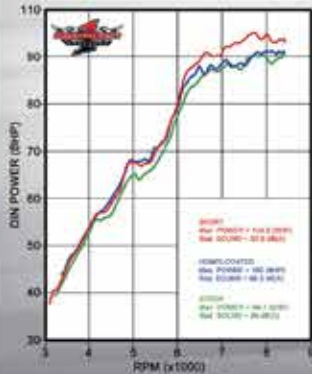

High Quality Exhaust Products

www.laserehausts.com

BMW
R1200R '10~

DYNOJET POWERCURVE

TECHNICAL SPECIFICATIONS

YEAR	'10~		
MODEL	R1200R		
APPLICATION	LASER HOTCAM SLIP-ON STAINLESS STEEL		
MATERIAL	TITANIUM SLEEVE AND CARBON FIBRE ENDCAP SYSTEM: INOX		
APPROVAL	HOMOLOGATED		
VERSIONS	DUAL-TECH TITANIUM INOX HOMOLOGATED 77.7037.1 / U HOTCAM/TITANIUM HOMOLOGATED 76.7033.U		
	MAX. POWER BHP	STATIC SOUND (dB(A))	TOTAL WEIGHT (kg)
SPORT	104.5	92.5	3.2
LEGAL	100	90.5	3.5
STOCK	88.1	90	9.2
MAX. POWER INCREASE	BHP / RPM	7.1 BHP / 7350 RPM	