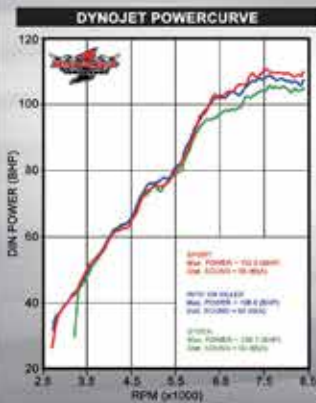

www.laserexhausts.com

BMW
R1200RT '10~

TECHNICAL SPECIFICATIONS

YEAR: '10~
MODEL: R1200RT
TYPE: W/10
SYSTEM: HOTCAM2
MATERIAL: MUFFLER: TITANIUM/CARBON, INOX/CARBON

VERSIONS:
LASER HotCam2 SLIP-ON MUFFLER 73.700 K
LASER HotCam2 SLIP-ON MUFFLER 73.2002 U

APPROVAL: HOMOLOGATED

	MAX. POWER (BHP)	STATIC SOUND (dB(A))	TOTAL WEIGHT (kg)
SPORT	110.2	95	3.38
WITH DB KILLER	104.8	93	3.54
STOCK	102.7	92	4.05

MAX. POWER INCREASE: BHP / RPM: 11.2 BHP / 1500 RPM

CONTACT YOUR SUPPLIER FOR INFORMATION

High Quality Exhaust Products

www.laserexhausts.com