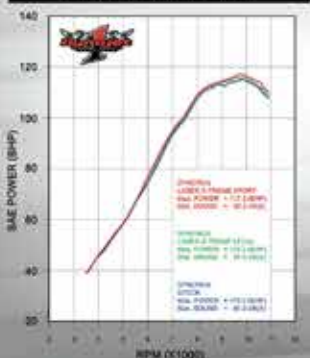

DYNOJET POWERCURVE