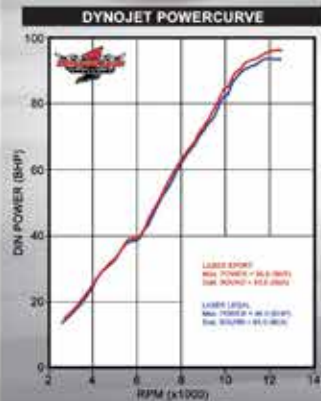

HONDA
CB600F HORNET '07~

TECHNICAL SPECIFICATIONS

YEAR '07~
MODEL HONDA CB600F HORNET
TYPE JCA1
SYSTEM DELTA
MATERIAL CARBON FIBER, TITANIUM

VERSIONS
LASER Delta Carbon fiber Homologated 74.1001 K
LASER Delta Titanium Homologated 74.1001 D

APPROVAL HOMOLOGATED

	MAX. POWER BHP	STATIC SOUND dB(A)	TOTAL WEIGHT kg
SPORT	99.3	85.0	1.7
STOCK	84.0	85.0	3.0

CONTACT YOUR SUPPLIER FOR INFORMATION

High Quality Exhaust Products