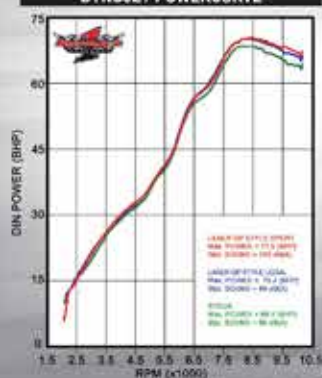

MAX. POWER INCREASE: BHP / RPM: 2.5 BHP / 7,000 RPM

HIGH QUALITY EXHAUST PRODUCTS

www.laserexhausts.com

SUZUKI
5FV650 GLADIUS

DYNOJET POWERCURVE

TECHNICAL SPECIFICATIONS

MODEL SUZUKI 5FV650 GLADIUS (CX)
YEAR 2009
APPLICATION LASER GP-STYLE SLIP-ON
STYLE STAINLESS STEEL 84.201EJ
APPROVAL E-HOMOLOGATED