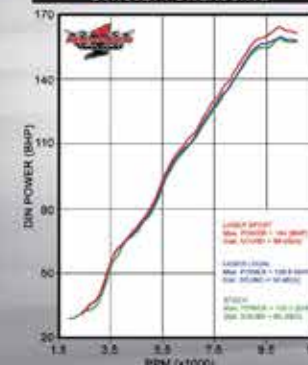

DYNOJET POWERCURVE