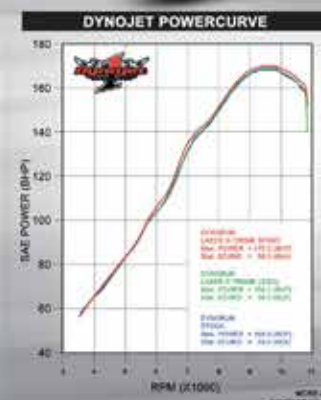

SUZUKI
B-KING '08

TECHNICAL SPECIFICATIONS

MODEL: SUZUKI B-KING
YEAR: 2008
APPLICATION: LASER X-TREME
STYLE: STAINLESS STEEL - 84.2008.1

	MAX. POWER BHP	STATIC SOUND (dB(A))	TOTAL WEIGHT kg
X-TREME SPORT	170.5	95.0	4.7
X-TREME LEGAL	168.1	95.0	4.7
STOCK	165.5	92.0	8.5

MAX. POWER INCREASE: BHP / RPM: 2.5 BHP / 7,000 RPM

HIGH QUALITY EXHAUST PRODUCTS