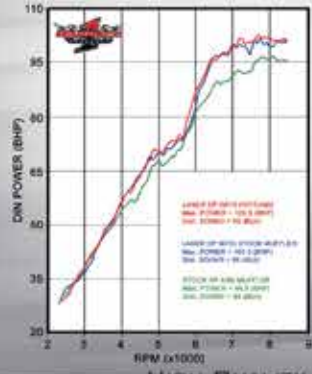

DYNOJET POWERCURVE

TECHNICAL SPECIFICATIONS

YEAR	'10~		
MODEL	R1200GS(ADVENTURE)		
TYPE	0480 / 04703		
SYSTEM	DOWNPIPE UNIT		
MATERIAL	SYSTEM: INOX		
VERSIONS	LASER, Front Tubular Sports Collector 87.7025 Optional: LASER, HOTCAM TITANIUM, SLIP ON MUFFLER 78.7030.U LASER, HOTCAM TITANIUM, SLIP ON MUFFLER 73.7036.U LASER, DUAL-TECH TITANIUM, SLIP ON MUFFLER 77.7036.U LASER, DUAL-TECH INOX, SLIP ON MUFFLER 77.7036.1		
NOTE:	DOWNPIPE UNIT COMPATIBLE WITH STOCK MUFFLER		
	MAX. POWER BHP	STATIC SOUND (dB(A))	TOTAL WEIGHT (kg)
SPORT	102.5	98	2.7
with DB Muffler	101.5	98	2.7
STOCK	88.6	92	4.3
MAX. POWER INCREASE	BHP / RPM	8.2 BHP / 6400 RPM	

High Quality Exhaust Products