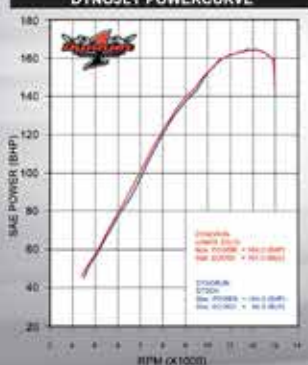

HONDA
CBR1000RR '08~

DYNOJET POWERCURVE

TECHNICAL SPECIFICATIONS

YEAR: '08~
MODEL: HONDA CBR1000RR Fireblade
TYPE: SUPER
SYSTEM: DELTA
MATERIAL: CARBON FIBER, TITANIUM

VERSIONS:
LASER Delta Carbon Fiber Homologated 74.1002.K
LASER Delta Titanium Homologated 74.1002.U