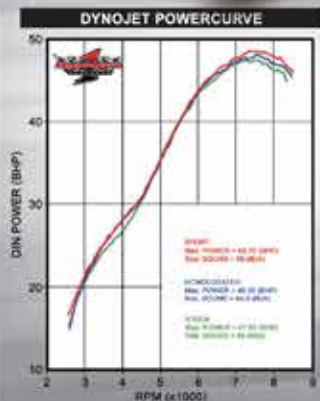

www.laserehausts.com

HONDA
XL650 V '00-08

TECHNICAL SPECIFICATIONS

YEAR '00-08
MODEL XL650V
TYPE RD19
SYSTEM PRODUKT ST
MATERIAL MUFFLER: ALUMINIUM

VERSIONS
LASER PRODUKT ST SLIP-ON 79 102 LA

APPROVAL HOMOLOGATED

	MAX. POWER BHP	STATIC SOUND dB(A)	TOTAL WEIGHT kg
SPORT	45.21	86	2.7
LEGAL	40.20	84.9	2.8
STOCK	47.83	84	4.4

MAX. POWER INCREASE BHP / RPM 1.2 BHP / 9,500 RPM
CONTACT YOUR SUPPLIER FOR INFORMATION

High Quality Exhaust Products

www.laserehausts.com