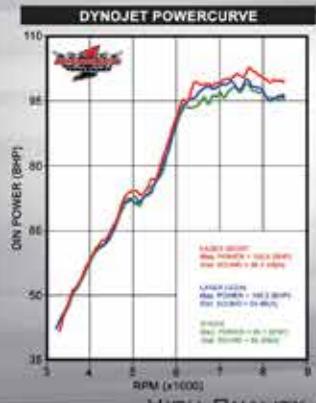

MAX. POWER INCREASE: BHP / RPM: 7.85 BHP / 7100 RPM

CONTACT YOUR SUPPLIER FOR INFORMATION

High Quality Exhaust Products

www.laserexhausts.com

BMW
R1200GS (ADVENTURE)
'10~

TECHNICAL SPECIFICATIONS

YEAR: '10~
 MODEL: R1200GS (ADVENTURE)
 TYPE: S450 / (4470)
 SYSTEM: HOTCAM2 SLIP-ON
 MATERIAL: MUFFLER: TITANIUM, SYSTEM: INOX