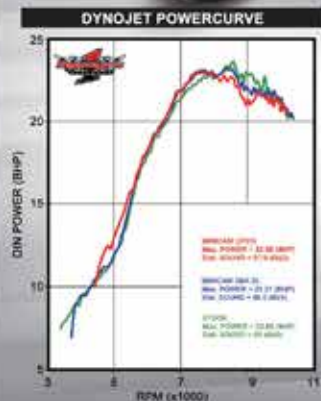

HONDA
CBR 250RR '11~

TECHNICAL SPECIFICATIONS

YEAR '11~
MODEL CBR 250RR
TYPE MC21
SYSTEM LASER FULL SYSTEM
MATERIAL SLEEVE: INOX, ENDCAP: CARBONFIBER SYSTEM: INOX

VERSIONS
LASER FULL SYSTEM 88 1004 IK

APPROVAL HOMOLOGATED

	MAX. POWER BHP	STATIC SOUND dB(A)	TOTAL WEIGHT kg
OPEN	23.08	87.0	3.8
DEK 28	23.21	86.0	3.5
STOCK	22.00	85	5.6

MAX. POWER INCREASE BHP / RPM 1.3 BHP / 10200 RPM
CONTACT YOUR SUPPLIER FOR INFORMATION

High Quality Exhaust Products

www.laserehausts.com