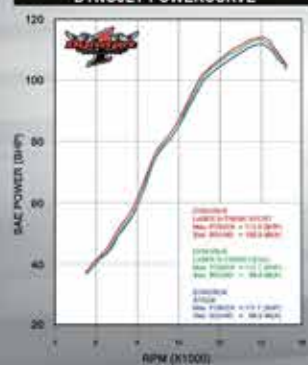

HIGH QUALITY EXHAUST PRODUCTS

www.laserexhausts.com

HONDA
CBR600RR '07~

DYNOJET POWERCURVE

TECHNICAL SPECIFICATIONS

MODEL: HONDA CBR600RR
YEAR: 2007~
APPLICATION: LASER X-TREME 3x TAPERED
STYLE: STAINLESS STEEL
APPROVAL: E-HOMOLOGATED