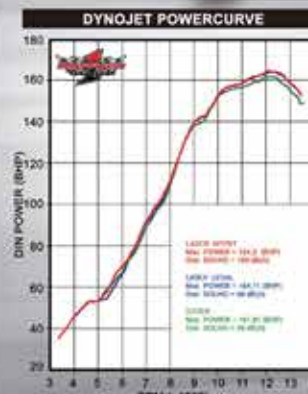

YAMAHA
YZF-R1 (RN22) '09~

TECHNICAL SPECIFICATIONS

YEAR: '09~
MODEL: YZF-R1
TYPE: RN22
SYSTEM: DELTA, SLIP-ON
MATERIAL: CARBON FIBER, U TITANIUM

VERSIONS
Laser Delta Carbon Fiber Homologated 74.3004.X
Laser Delta Titanium Homologated 74.3004.U

APPROVAL: HOMOLOGATED

	MAX. POWER BHP	STATIC SOUND DB(A)	TOTAL WEIGHT kg
SPORT	164.2	106	3.2
LEGAL	154.1	99	3.3
STOCK	150.0	99	5.2

MAX. POWER INCREASE: BHP / RPM: 3.5 BHP / 12,000 RPM

CONTACT YOUR SUPPLIER FOR INFORMATION

HIGH QUALITY EXHAUST PRODUCTS

www.laserexhausts.com