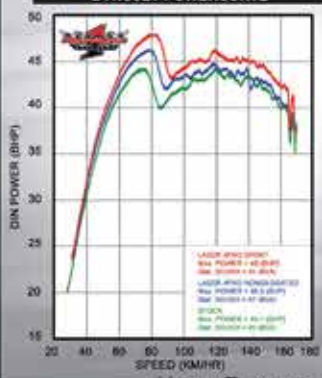

DYNOJET POWERCURVE

TECHNICAL SPECIFICATIONS

MODEL SUZUKI BURGMAN 650
YEAR 2003
APPLICATION LASER 4-PRO FULL SYSTEM STAINLESS STEEL
STYLE STAINLESS STEEL SLEEVE CARBON FIBRE ENDCAP
APPROVAL E-HOMOLOGATED 88.2001.K

	MAX. POWER BHP	STATIC SOUND (DB(A))	TOTAL WEIGHT (kg)
SPORT	48	81	4.7
LEGAL	46.3	81	4.7
STOCK	44.1	80	9.8

MAX. POWER INCREASE BHP / KM/H 7.4 BHP / 85 KM/H
CONTACT YOUR SUPPLIER FOR INFORMATION.

High Quality Exhaust Products

www.laserexhausts.com