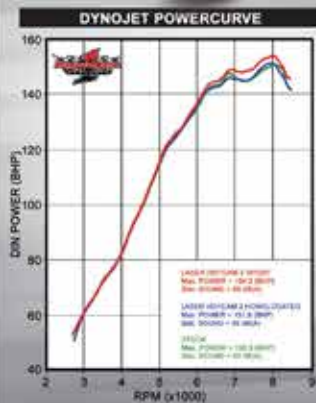

MAX. POWER INCREASE: BHP / RPM: 4.3 BHP / 7300 RPM

CONTACT YOUR SUPPLIER FOR INFORMATION

High Quality Exhaust Products

www.laserexhausts.com

BMW
K1600GT / L '11~

TECHNICAL SPECIFICATIONS

YEAR: '11~
 MODEL: BMW K1600GT / L
 APPLICATION: LASER HOTCAM2 SLIP-ON CARBON ENDCAP
 TITANIUM SLEEVE / CARBON FIBRE ENDCAP
 CARBON SLEEVE / CARBON FIBRE ENDCAP
 INOX SLEEVE / CARBON FIBRE ENDCAP