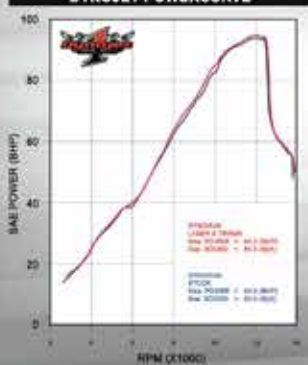

High Quality Exhaust Products

www.laserexhausts.com

HONDA
CB600F HORNET '07

DYNOJET POWERCURVE

TECHNICAL SPECIFICATIONS

MODEL: HONDA CB600F HORNET
YEAR: 2007
APPLICATION: LASER X-TREME GP-STYLE
STYLE: STAINLESS STEEL
APPROVAL: E-HOMOLOGATED