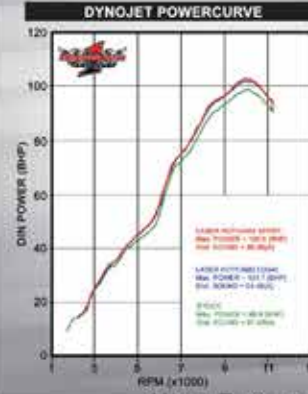

YAMAHA
FZ8 / FAZER B '10~

TECHNICAL SPECIFICATIONS

YEAR: '10~
MODEL: FZ8 / FAZER B
TYPE: RN25
SYSTEM: SHOTGAMZ, SLIP-ON
MATERIAL: MUFFLER: CARBON SYSTEM: INOX

VERSIONS
Laser Hotcam2 Slip-on muffler, Carbon Homologated 73.3001.X

APPROVAL: HOMOLOGATED

	MAX. POWER BHP	STATIC SOUND DB(A)	TOTAL WEIGHT kg
SPORT	102.8	98	3.2
LEGAL	101.7	94	3.2
STOCK	98.8	91	8.2

MAX. POWER INCREASE: BHP / RPM: 4.3 BHP / 13,000 RPM

CONTACT YOUR SUPPLIER FOR INFORMATION

HIGH QUALITY EXHAUST PRODUCTS