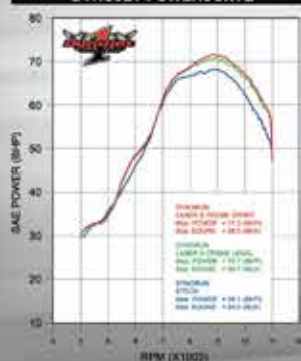

DYNOJET POWERCURVE