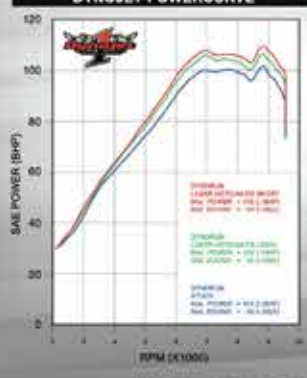

DYNOJET POWERCURVE

TECHNICAL SPECIFICATIONS

MODEL SUZUKI BANDIT 1250S
YEAR 2007
APPLICATION LASER HOTCAM Dual Sound
STYLE TITANIUM CARBON -78.2012.U
CARBON -78.2012.X
APPROVAL E-HOMOLOGATED

	MAX. POWER BHP	STATIC SOUND (DB(A))	TOTAL WEIGHT (kg)
HOTCAM DS SPORT	109.2	84.0	5.3
HOTCAM DS LEGAL	106.1	84.0	3.3
STOCK	101.8	88.0	6.5

MORE APPLICATIONS AVAILABLE.
CONTACT YOUR SUPPLIER FOR INFORMATION.

High Quality Exhaust Products

www.laserexhausts.com