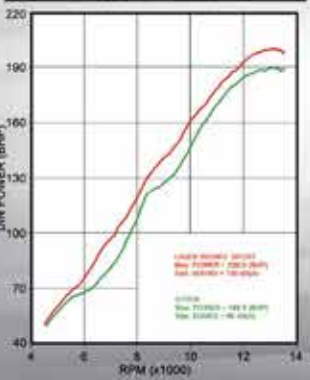

DYNOJET POWERCURVE

TECHNICAL SPECIFICATIONS

YEAR: '11~
MODEL: ZX10R
TYPE: ZX1000JA
SYSTEM: LASER WORKS FULL SYSTEM
MATERIAL: MUFFLER: TITANIUM
SYSTEM: TITANIUM

	MAX. POWER BHP	STATIC SOUND (dB(A))	TOTAL WEIGHT kg
SPORT	200.3	162	4.45
STOCK	188.9	96	8.7

HIGH QUALITY EXHAUST PRODUCTS