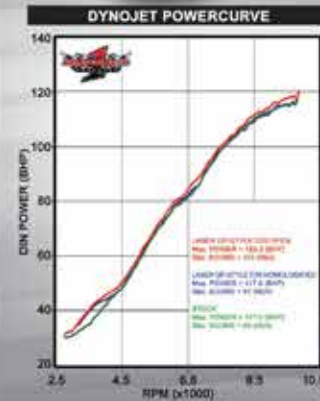

HONDA
CB1000R '08~

TECHNICAL SPECIFICATIONS

MODEL HONDA CB1000R
YEAR 2008~
APPLICATION LASER DP-STYLE 070 SLIP-ON
STYLE STAINLESS STEEL -84.10121

APPROVAL S-HOMOLOGATED

	MAX. POWER BHP	STATIC SOUND dB(A)	TOTAL WEIGHT kg
SPORT	126.2	112	2.1
LEGAL	117.0	87	2.2
STOCK	117.0	84	6.8

MAX. POWER INCREASE BHP / RPM 3.0 BHP / 9500 RPM
CONTACT YOUR SUPPLIER FOR INFORMATION

High Quality Exhaust Products

www.laserehausts.com