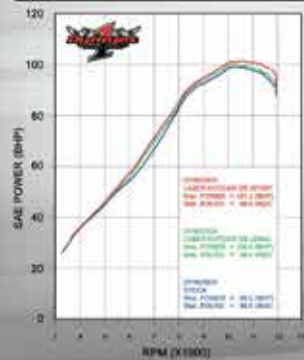

KAWASAKI Z750 '07

DYNOJET POWERCURVE

TECHNICAL SPECIFICATIONS

MODEL	KAWASAKI Z750		
YEAR	2007		
APPLICATION	LASER HOTCAM Dual Sound		
STYLE	TITANIUM CARBON - \$7,4812.4		
APPROVAL	E-HOMOLOGATED		

	MAX. POWER BHP	STATIC SOUND (dB(A))	TOTAL WEIGHT kg
HOTCAM DS SPORT	101.3	96.0	2.8
HOTCAM DS LEGAL	100.0	96.4	2.8
STOCK	89.5	98.0	6.4