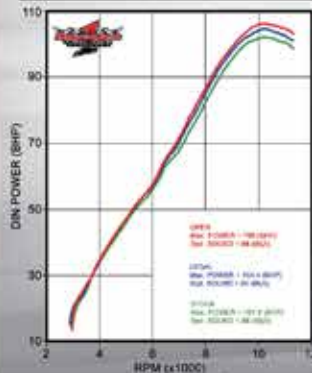

DYNOJET POWERCURVE

TECHNICAL SPECIFICATIONS

YEAR	'11~		
MODEL	GSR 750		
TYPE	L1		
SYSTEM	HOTCAM, SLIP-ON MUFFLER		
MATERIAL	MUFFLER: CARBON, TITANIUM SYSTEM: INOX		
VERSIONS	HOTCAM2, SLIP-ON MUFFLER 73.2001 *		
APPROVAL	HOMOLOGATED		
	MAX. POWER BHP	STATIC SOUND (dB(A))	TOTAL WEIGHT (kg)
OPEN	105	98	2.8
LEGAL	104.4	90	2.8
STOCK	101.9	88	4.5
MAX. POWER INCREASE	BHP / RPM	4.1 BHP / 10250 RPM	

High Quality Exhaust Products